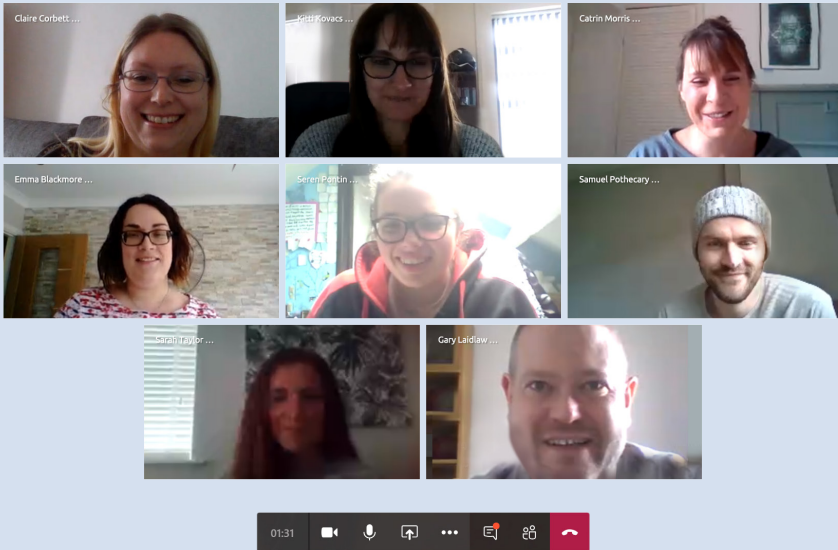

We may not be together but we are connected

Here at Viscose we are coming to terms with working remotely and whilst we are not together we are very much connected. All non essential workers are working from home but we miss our amazing colleagues in Production working tirelessly around the clock, in order that we can supply tamper evident bands across the World...

Follow us on social media...

As you can see our **Sales and Customer Services Teams** are ready to take your calls:

Claire Corbett
Kitti Kovacs
Catrin Morris
Emma Blackmore
Seren Pontin
Samuel Potheary
Sarah Taylor
Gary Laidlaw

#viscoseclosures #homeworking
#connected #teams #staysafe